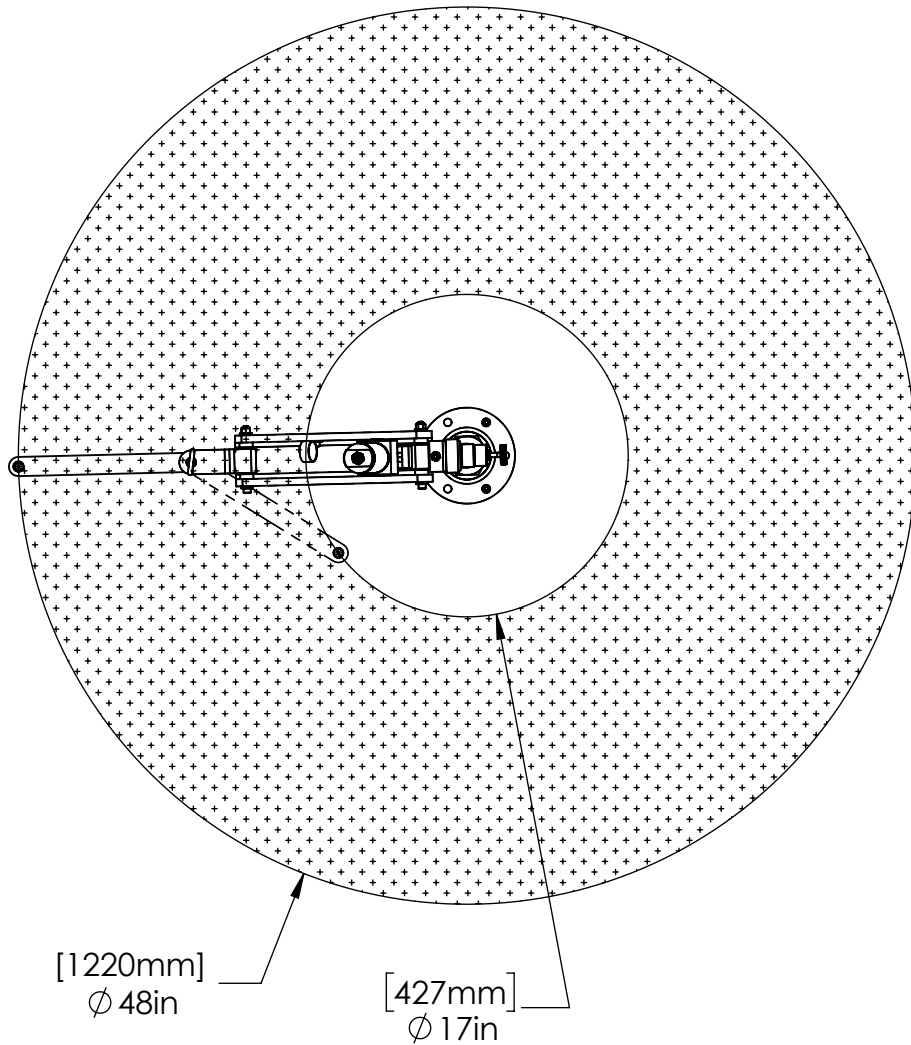

WORK AREA

MODEL#: EL315-N
A shortened version of model EL815-N with less reach for tighter spaces.
MAX TORQUE: 800 in-lbs (90 N-m)
MAX. TOOLING WEIGHT: 15 lbs (6.75 kg)
COPYRIGHT © 2018 ERGONOMIC TOOL ARMS, LLC