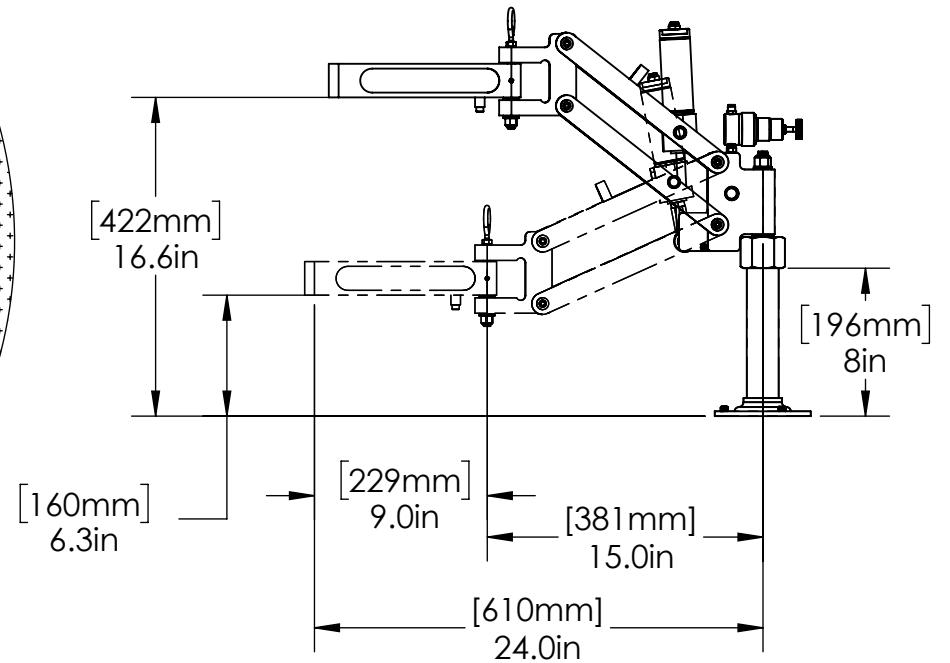

WORK AREA

MODEL#: EL315-N
A shortened version of model EL815-N with less reach for tighter spaces.
MAX TORQUE: 800 in-lbs (90 N-m)
MAX. TOOLING WEIGHT: 15 lbs (6.75 kg)
COPYRIGHT © 2018 ERGONOMIC TOOL ARMS, LLC